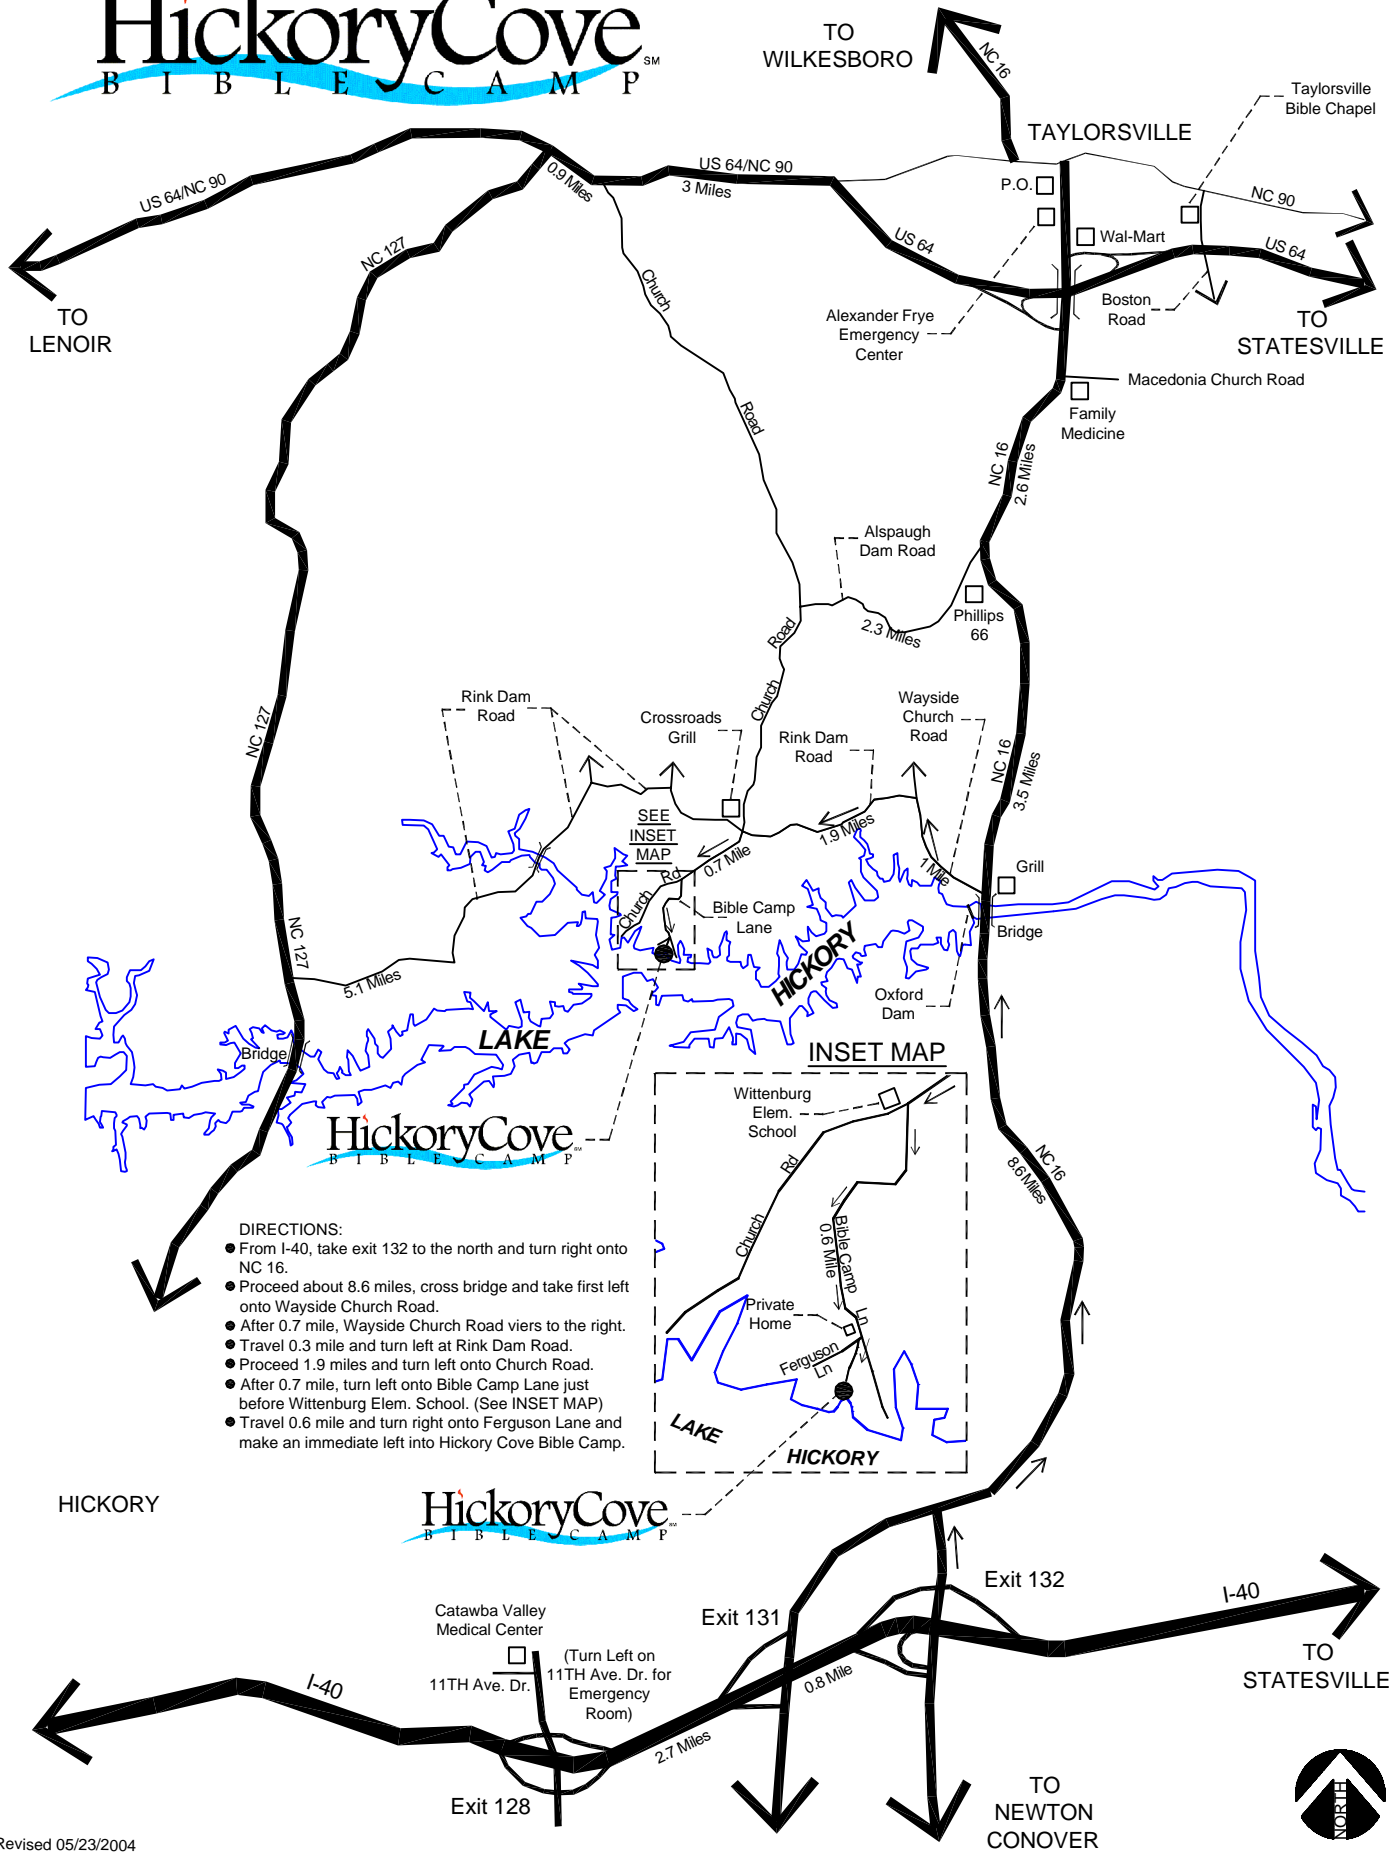

# HickoryCove<sup>SM</sup>

B I B L E C A M P

**DIRECTIONS:**

- From I-40, take exit 132 to the north and turn right onto NC 16.
- Proceed about 8.6 miles, cross bridge and take first left onto Wayside Church Road.
- After 0.7 mile, Wayside Church Road veers to the right.
- Travel 0.3 mile and turn left at Rink Dam Road.
- Proceed 1.9 miles and turn left onto Church Road.
- After 0.7 mile, turn left onto Bible Camp Lane just before Wittenburg Elem. School. (See INSET MAP)
- Travel 0.6 mile and turn right onto Fergerson Lane and make an immediate left into Hickory Cove Bible Camp.