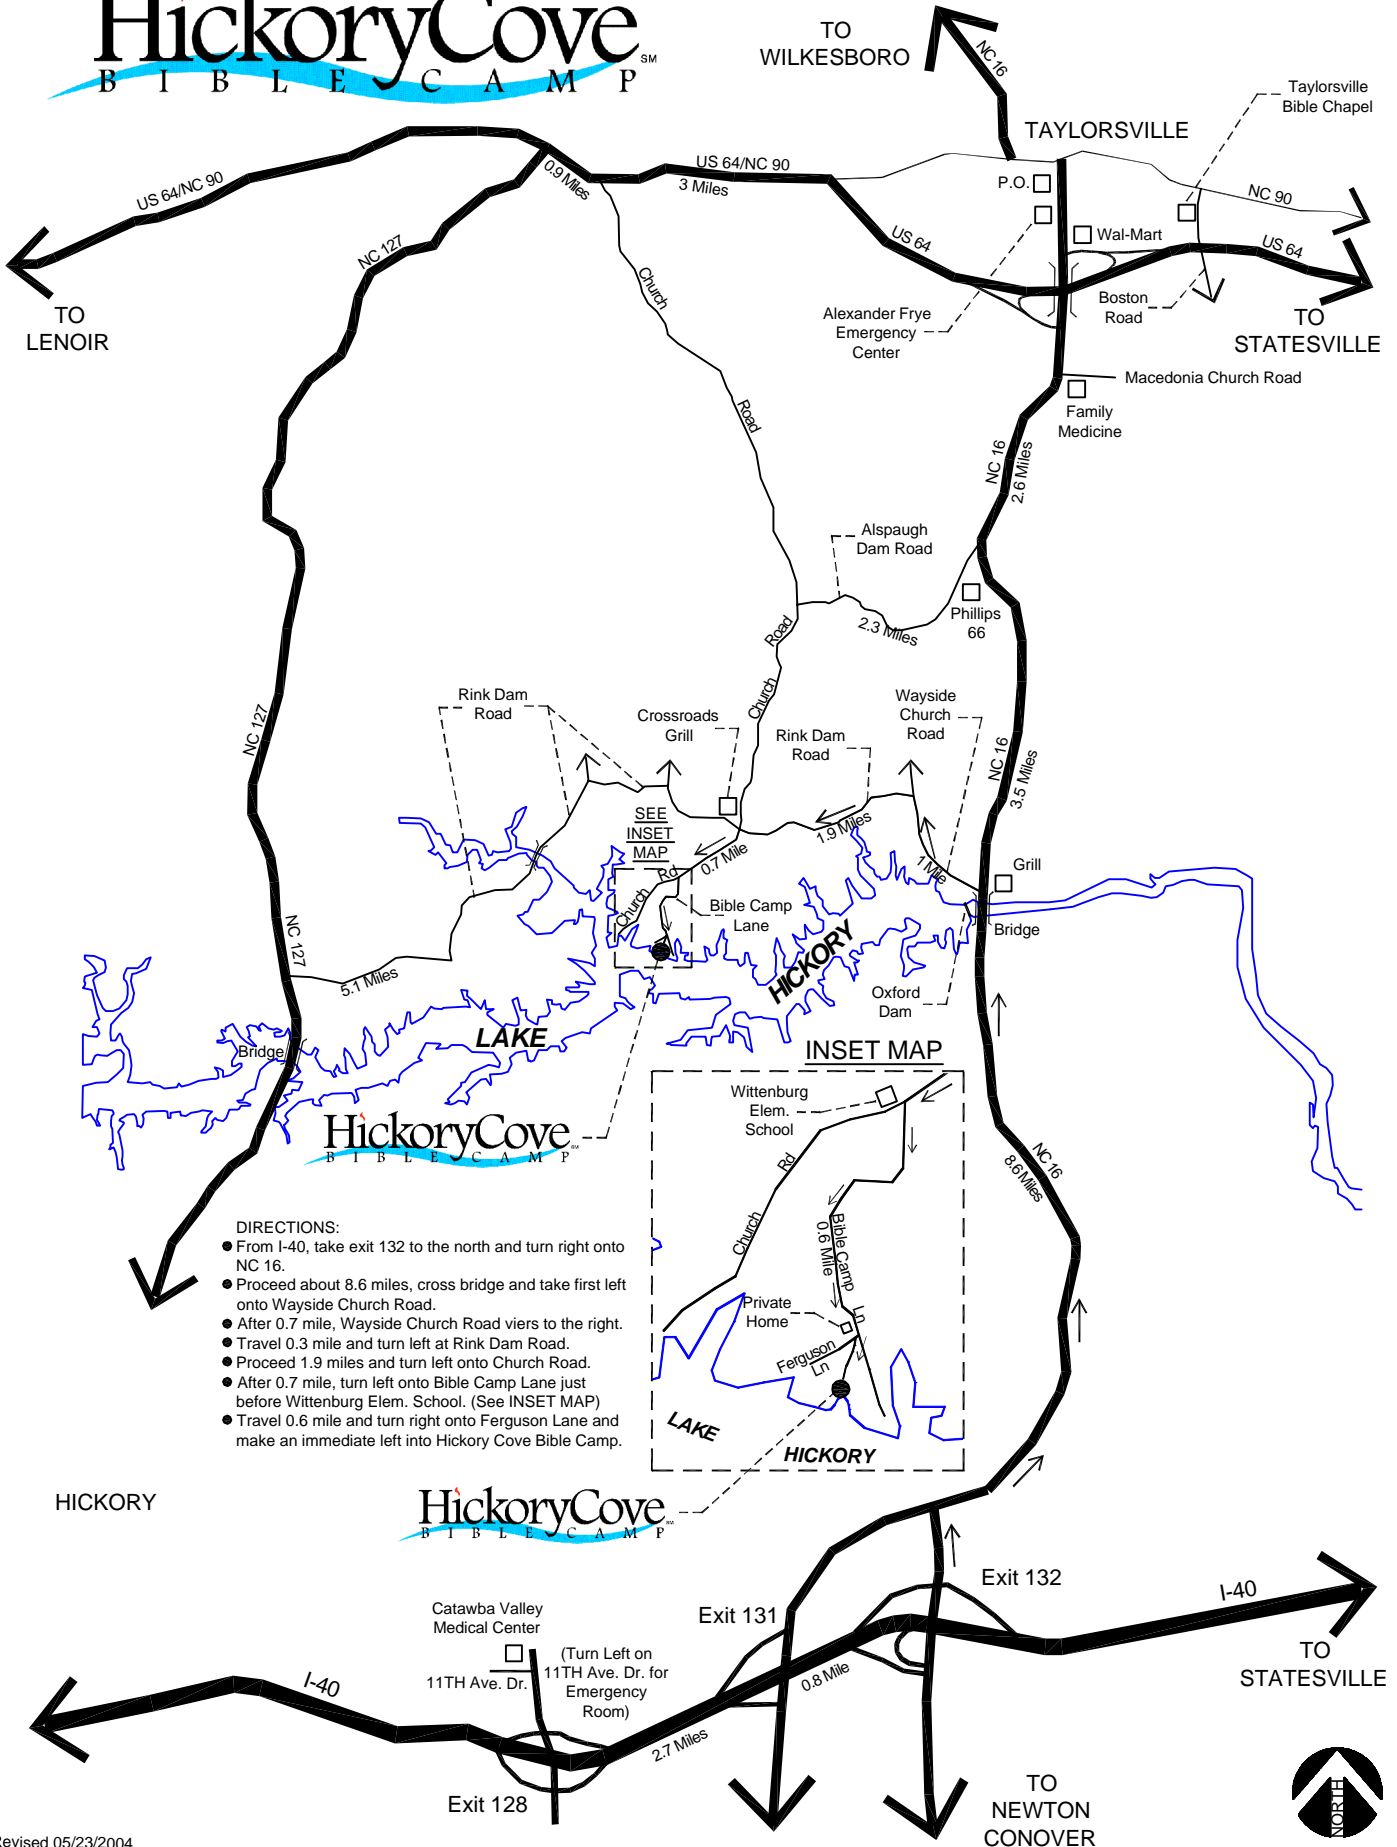

HickoryCoveSM

B I B L E C A M P

DIRECTIONS:

- From I-40, take exit 132 to the north and turn right onto NC 16.
- Proceed about 8.6 miles, cross bridge and take first left onto Wayside Church Road.
- After 0.7 mile, Wayside Church Road veers to the right.
- Travel 0.3 mile and turn left at Rink Dam Road.
- Proceed 1.9 miles and turn left onto Church Road.
- After 0.7 mile, turn left onto Bible Camp Lane just before Wittenburg Elem. School. (See INSET MAP)
- Travel 0.6 mile and turn right onto Fergusson Lane and make an immediate left into Hickory Cove Bible Camp.